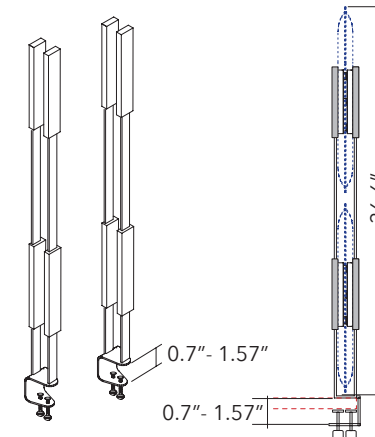

MITESCO DESK DUAL PANEL CLAMP BRACKETS FOR DESKTOP - PAIR

PANEL SIZE	PART #	QTY	FINISH	PRICE
FITS ALL 3 SIZES	40021056	1 UNIT PER 2 PANELS	MATTE WHITE	$395.00
FITS ALL 3 SIZES	40021087	1 UNIT PER 2 PANELS	SILVER GRAY	$395.00

Includes: Panel connections & front caps in gray high-tech polymer.
NOTE: MITESCO connection caps not required.
Please specify MITESCO panel separately