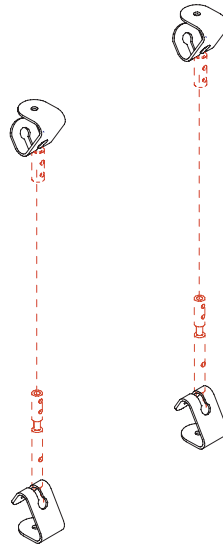

DESIGN: MICHELE DE LUCCHI

MITESCO ON CABLES

MITESCO ON CABLES - DOUBLE SIDED FLOOR/ CEILING KIT

PANEL SIZE	PART #	QTY	FINISH	PRICE
FITS ALL 3 SIZES	40021100	1 KIT PER PANEL	SILVER GRAY	$420.00

Kit includes: Set of (4) double sided steel clamps, (2) steel cables and set of (4) floor/ ceiling fixings

Please specify panel connection brackets and caps separately. Refer to page 52.

Max load: 22 lbs.

MITESCO ON CABLES - DOUBLE SIDED WALL MOUNTED KIT

PANEL SIZE	PART #	QTY	FINISH	PRICE
FITS ALL 3 SIZES	40021101	1 KIT PER PANEL	SILVER GRAY	$410.00

Kit includes: Set of (4) single sided steel clamps, (2) steel cables and set of (4) wall fixings

Please specify panel connection brackets and caps separately. Refer to page 52.

Max load: 22 lbs.