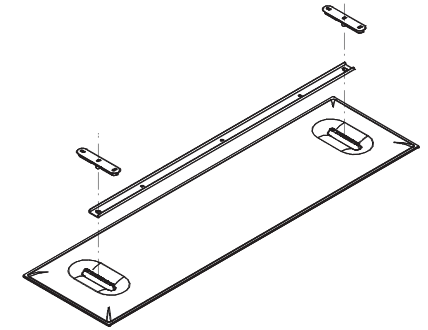

Please specify panel connection brackets and caps separately. Refer to page 52.

**MITESCO FLAT CEILING** - CEILING SUPPORT SPINE - HARDWARE ONLY

PANEL SIZE	PART #	QTY	FINISH	PRICE
63"	40021123	1 PER PANEL	SILVER GRAY	\$60.00
47"	40021124	1 PER PANEL	SILVER GRAY	\$55.00
30"	40021125	1 PER PANEL	SILVER GRAY	\$50.00