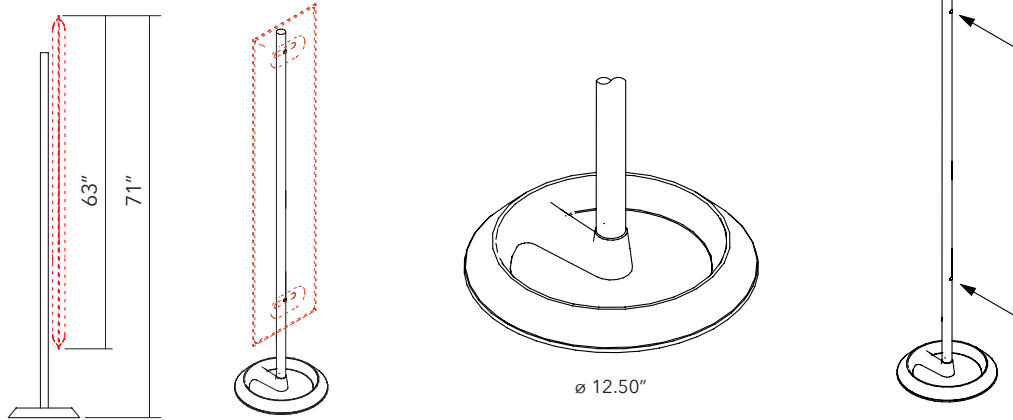

MITESCO TOTEM- TOTEM BATTISTA FOR 63" MITESCO PANEL

PANEL SIZE	PART #	QTY	FINISH	PRICE
63"	40021038	1 PER PANEL	SILVER GRAY	$245.00

Includes: Pole and base