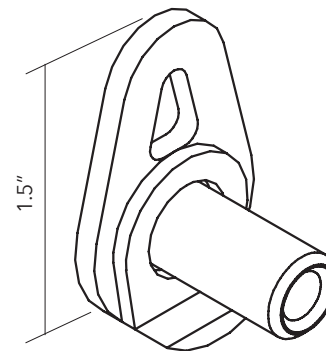

Kit includes: (4) magnets, (4) steel polished steel plates and (4) double-sided clear adhesive tape discs

Please specify panel connection brackets and caps separately. Refer to page 52.

MITESCO WALL HANGING - OPTIONAL

LIST PRICE: \$15.00

PANEL SIZE	PART #	QTY	FINISH
FITS ALL 3 SIZES	40021029	1 PER PANEL	SILVER GRAY

Please specify panel connection brackets and caps separately. Refer to page 52.

Note: This wall hanging component is optional and not required when specifying MITESCO wall panels.