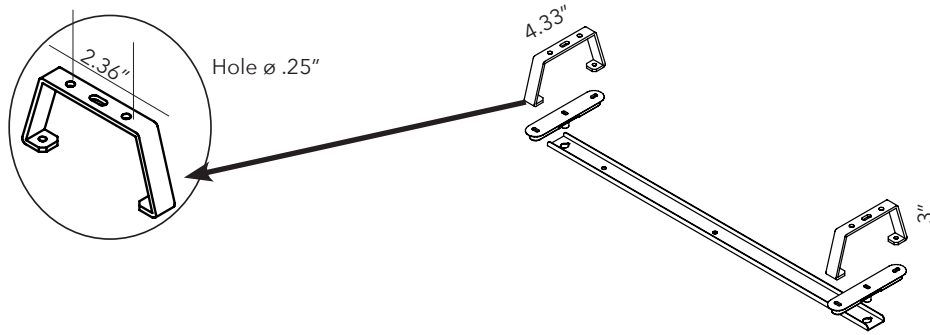

MITESCO 3" WALL SPACER KIT - HARDWARE ONLY

PANEL SIZE	PART #	QTY	FINISH	PRICE
63"	40021033	1 PER PANEL	SILVER GRAY	$130.00
47"	40021032	1 PER PANEL	SILVER GRAY	$125.00
30"	40021031	1 PER PANEL	SILVER GRAY	$120.00

Please specify panel connection brackets and caps separately. Refer to page 52.