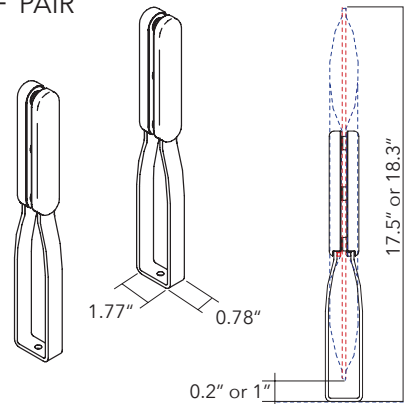

MITESCO DESK DESKTOP BRACKET STEM WITH FIXINGS - PAIR

PANEL SIZE	PART #	QTY	FINISH	PRICE
FITS ALL 3 SIZES	40021016	1 SET PER PANEL	SILVER GRAY	$155.00
FITS ALL 3 SIZES	40021139	1 SET PER PANEL	MATTE WHITE	$155.00

Includes: Panel connections & front caps in gray high-tech polymer.

NOTE: MITESCO connection caps not required.

Please specify MITESCO panel separately