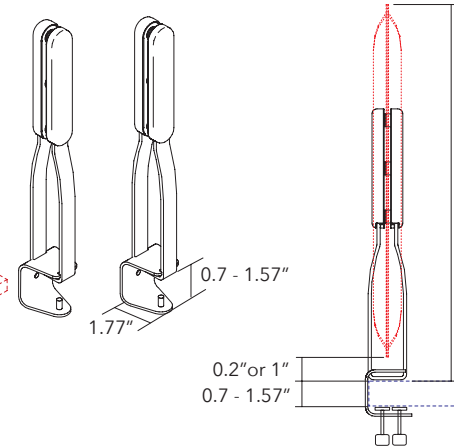

MITESCO DESK CLAMP BRACKETS FOR DESKTOP DIVIDER - SET

PANEL SIZE	PART #	QTY	FINISH	PRICE
FITS ALL 3 SIZES	40021037	1 SET PER PANEL	SILVER GRAY	$175.00
FITS ALL 3 SIZES	40021146	1 SET PER PANEL	MATTE WHITE	$175.00

Includes: Panel connections & front caps in gray high-tech polymer.
NOTE: MITESCO connection caps not required.
Please specify MITESCO panel separately