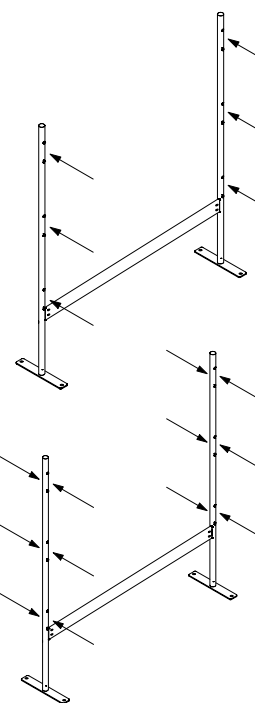

SINGLE-SIDED FRAME (FLOOR FIXED) FOR 3 MITESCO PANELS

PANEL SIZE	PART #	QTY	FINISH	PRICE
63" WIDE	40021041	1 FRAME	SILVER GRAY	$585.00
47" WIDE	40021039	1 FRAME	SILVER GRAY	$575.00