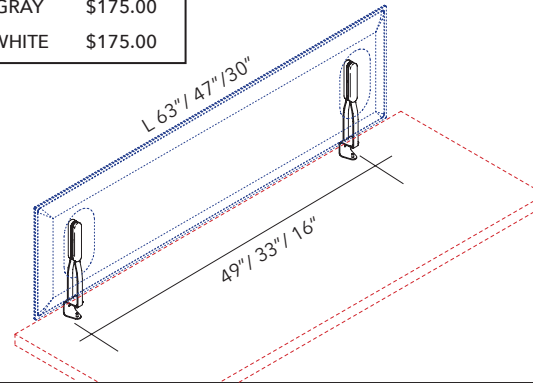

MITESCO DESK CLAMP BRACKETS FOR DESKTOP DIVIDER - SET

PANEL SIZE	PART #	QTY	FINISH	PRICE
FITS ALL 3 SIZES	40021037	1 SET PER PANEL	SILVER GRAY	$175.00
FITS ALL 3 SIZES	40021146	1 SET PER PANEL	MATTE WHITE	$175.00

Includes: Panel connections & front caps in gray high-tech polymer.
NOTE: MITESCO connection caps not required.
Please specify MITESCO panel separately