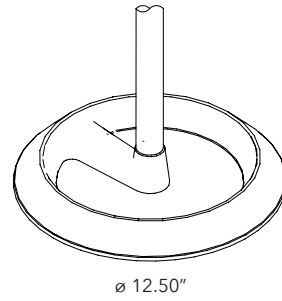

MITESCO DIVIDER SCREENS

SINGLE-SIDED FRAME (ROUND BASE) FOR 3 MITESCO PANELS

PANEL SIZE	PART #	QTY	FINISH	PRICE
63" WIDE	40021104	1 FRAME	SILVER GRAY	$750.00
47" WIDE	40021102	1 FRAME	SILVER GRAY	$740.00

DOUBLE-SIDED FRAME (ROUND BASE) FOR 6 MITESCO PANELS

PANEL SIZE	PART #	QTY	FINISH	PRICE
63" WIDE	40021105	1 FRAME	SILVER GRAY	$770.00
47" WIDE	40021103	1 FRAME	SILVER GRAY	$760.00

Please specify panel connection brackets and caps separately. Refer to page 52.

Includes: Poles, beam and bases

SINGLE-SIDED FRAME (FREE-STANDING) FOR 3 MITESCO PANELS

PANEL SIZE	PART #	QTY	FINISH	PRICE
63" WIDE	40021042	1 FRAME	SILVER GRAY	$590.00
47" WIDE	40021040	1 FRAME	SILVER GRAY	$580.00

DOUBLE-SIDED FRAME (FREE-STANDING) FOR 6 MITESCO PANELS

PANEL SIZE	PART #	QTY	FINISH	PRICE
63" WIDE	40021044	1 FRAME	SILVER GRAY	$610.00
47" WIDE	40021043	1 FRAME	SILVER GRAY	$600.00