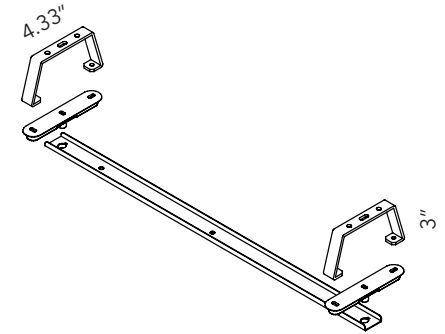

Hole $\varnothing$ .25"