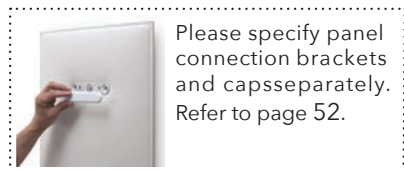

MITESCO 8" CEILING SPACER KIT - HARDWARE ONLY

PANEL SIZE	PART #	QTY	FINISH	PRICE
63"	40021036	1 PER PANEL	SILVER GRAY	$155.00
47"	40021035	1 PER PANEL	SILVER GRAY	$150.00
30"	40021034	1 PER PANEL	SILVER GRAY	$145.00

Hole $\varnothing$ .25"