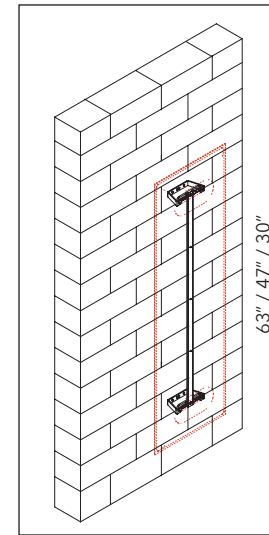

MITESCO 3" WALL SPACER KIT - HARDWARE ONLY

PANEL SIZE	PART #	QTY	FINISH	PRICE
63"	40021033	1 PER PANEL	SILVER GRAY	$130.00
47"	40021032	1 PER PANEL	SILVER GRAY	$125.00
30"	40021031	1 PER PANEL	SILVER GRAY	$120.00

Please specify panel connection brackets and caps separately. Refer to page 52.

MITESCO 8" WALL SPACER KIT - HARDWARE ONLY

PANEL SIZE	PART #	QTY	FINISH	PRICE
63"	40021036	1 PER PANEL	SILVER GRAY	$155.00
47"	40021035	1 PER PANEL	SILVER GRAY	$150.00
30"	40021034	1 PER PANEL	SILVER GRAY	$145.00

Please specify panel connection brackets and caps separately. Refer to page 52.