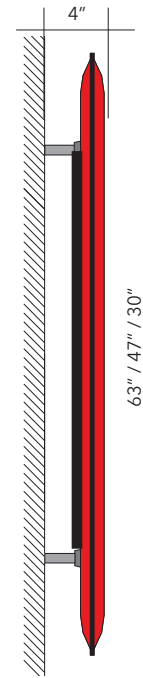

MITESCO 3" WALL SPACER KIT - HARDWARE ONLY

PANEL SIZE	PART #	QTY	FINISH	PRICE
63"	40021033	1 PER PANEL	SILVER GRAY	$130.00
47"	40021032	1 PER PANEL	SILVER GRAY	$125.00
30"	40021031	1 PER PANEL	SILVER GRAY	$120.00

Please specify panel connection brackets and caps separately. Refer to page 52.

MITESCO 8" WALL SPACER KIT - HARDWARE ONLY

PANEL SIZE	PART #	QTY	FINISH	PRICE
63"	40021036	1 PER PANEL	SILVER GRAY	$155.00
47"	40021035	1 PER PANEL	SILVER GRAY	$150.00
30"	40021034	1 PER PANEL	SILVER GRAY	$145.00

Please specify panel connection brackets and caps separately. Refer to page 52.