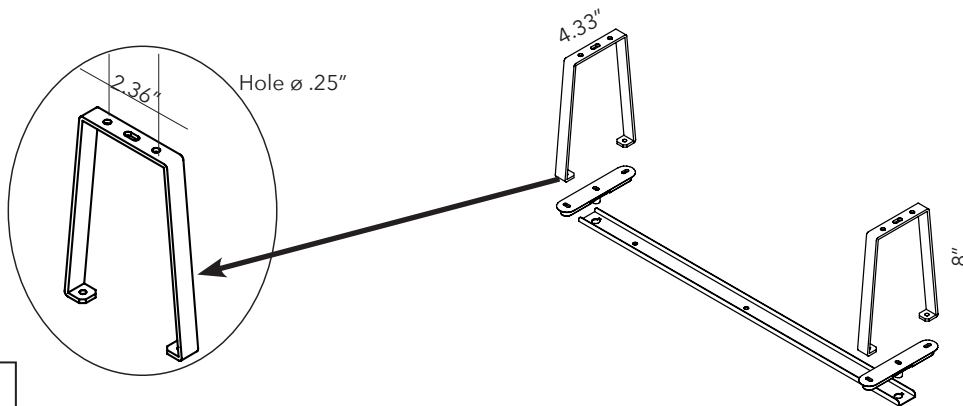

MITESCO 8" WALL SPACER KIT - HARDWARE ONLY

PANEL SIZE	PART #	QTY	FINISH	PRICE
63"	40021036	1 PER PANEL	SILVER GRAY	$155.00
47"	40021035	1 PER PANEL	SILVER GRAY	$150.00
30"	40021034	1 PER PANEL	SILVER GRAY	$145.00

Please specify panel connection brackets and caps separately. Refer to page 52.