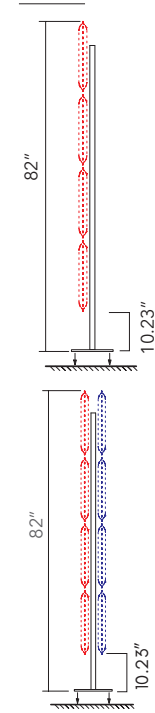

MITESCO DIVIDER SCREENS

SINGLE-SIDED FRAME (FLOOR FIXED) FOR 4 MITESCO PANELS

PANEL SIZE	PART #	QTY	FINISH	PRICE
63" WIDE	40020090	1 FRAME	SILVER GRAY	$645.00
47" WIDE	40020091	1 FRAME	SILVER GRAY	$635.00

DOUBLE-SIDED FRAME (FLOOR FIXED) FOR 8 MITESCO PANELS

PANEL SIZE	PART #	QTY	FINISH	PRICE
63" WIDE	40020092	1 FRAME	SILVER GRAY	$685.00
47" WIDE	40020093	1 FRAME	SILVER GRAY	$675.00