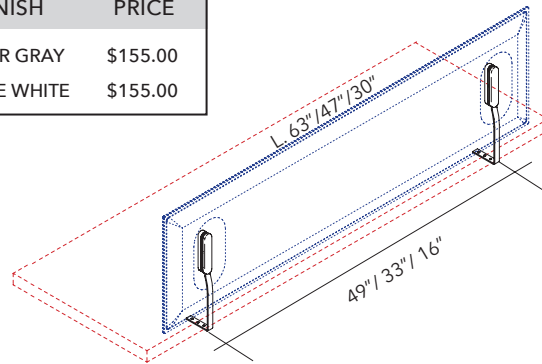

MITESCO DESK DESKTOP L-BRACKET WITH FIXINGS - PAIR

PANEL SIZE	PART #	QTY	FINISH	PRICE
FITS ALL 3 SIZES	40021015	1 SET PER PANEL	SILVER GRAY	$155.00
FITS ALL 3 SIZES	40021142	1 SET PER PANEL	MATTE WHITE	$155.00

Includes: Panel connections & front caps in gray high-tech polymer.
NOTE: MITESCO connection caps not required.
Please specify MITESCO panel separately