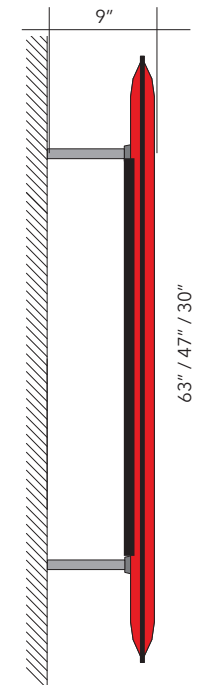

Kit includes: (4) magnets, (4) steel polished steel plates and (4) double-sided clear adhesive tape discs

Please specify panel connection brackets and caps separately. Refer to page 52.

MITESCO WALL HANGING - OPTIONAL

Please specify panel connection brackets and caps separately. Refer to page 52.

**MITESCO 8" WALL SPACER KIT - HARDWARE ONLY**

PANEL SIZE	PART #	QTY	FINISH	PRICE
63"	40021036	1 PER PANEL	SILVER GRAY	\$155.00
47"	40021035	1 PER PANEL	SILVER GRAY	\$150.00
30"	40021034	1 PER PANEL	SILVER GRAY	\$145.00

Please specify panel connection brackets and caps separately. Refer to page 52.

**MITESCO FLAT CEILING** - CEILING SUPPORT SPINE - HARDWARE ONLY

PANEL SIZE	PART #	QTY	FINISH	PRICE
63"	40021123	1 PER PANEL	SILVER GRAY	\$60.00
47"	40021124	1 PER PANEL	SILVER GRAY	\$55.00
30"	40021125	1 PER PANEL	SILVER GRAY	\$50.00