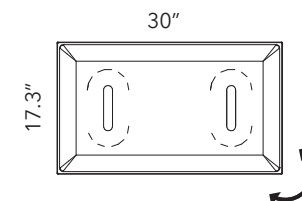

PLEASE NOTE: Please call your local representative for special order color inquiries/ stock levels.