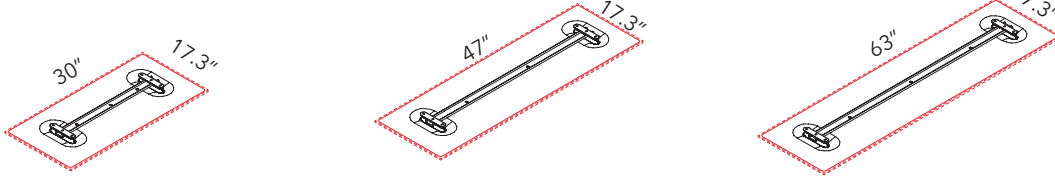

MITESCO FLAT CEILING - CEILING SUPPORT SPINE - HARDWARE ONLY

PANEL SIZE	PART #	QTY	FINISH	PRICE
63"	40021123	1 PER PANEL	SILVER GRAY	$60.00
47"	40021124	1 PER PANEL	SILVER GRAY	$55.00
30"	40021125	1 PER PANEL	SILVER GRAY	$50.00