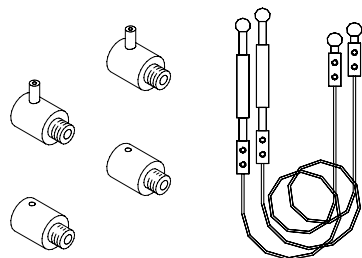

Please specify panel connection brackets and caps separately. Refer to page 52.

Max load: 22 lbs.