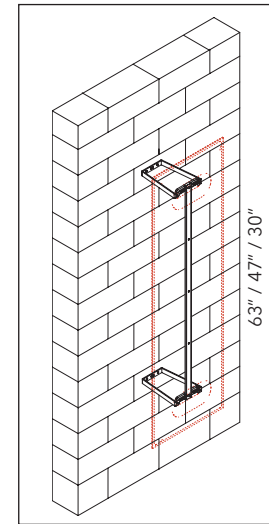

MITESCO 3" WALL SPACER KIT - HARDWARE ONLY

PANEL SIZE	PART #	QTY	FINISH	PRICE
63"	40021033	1 PER PANEL	SILVER GRAY	$130.00
47"	40021032	1 PER PANEL	SILVER GRAY	$125.00
30"	40021031	1 PER PANEL	SILVER GRAY	$120.00

Please specify panel connection brackets and caps separately. Refer to page 52.

MITESCO 8" WALL SPACER KIT - HARDWARE ONLY

PANEL SIZE	PART #	QTY	FINISH	PRICE
63"	40021036	1 PER PANEL	SILVER GRAY	$155.00
47"	40021035	1 PER PANEL	SILVER GRAY	$150.00
30"	40021034	1 PER PANEL	SILVER GRAY	$145.00

Please specify panel connection brackets and caps separately. Refer to page 52.