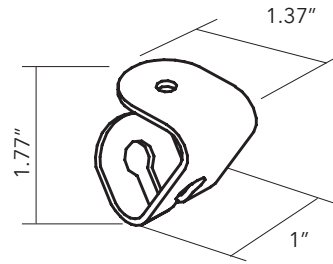

DESIGN: MICHELE DE LUCCHI

MITESCO ON CABLES

MITESCO ON CABLES - SINGLE SIDE FLOOR/ CEILING KIT

PANEL SIZE	PART #	QTY	FINISH	PRICE
FITS ALL 3 SIZES	40021098	1 KIT PER PANEL	SILVER GRAY	$420.00

Please specify panel connection brackets and caps separately. Refer to page 52.

Max load: 22 lbs.

MITESCO ON CABLES - SINGLE SIDE WALL MOUNTED KIT

PANEL SIZE	PART #	QTY	FINISH	PRICE
FITS ALL 3 SIZES	40021099	1 KIT PER PANEL	SILVER GRAY	$410.00

Kit includes: Set of (4) single sided steel clamps, (2) steel cables and set of (4) wall fixings