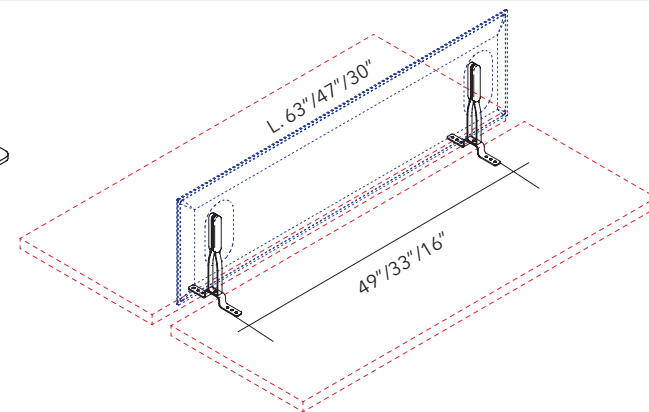

MITESCO DESK DESKTOP BRIDGE BRACKET KIT

PANEL SIZE	PART #	QTY	FINISH	PRICE
FITS ALL 3 SIZES	40021141	1 SET PER PANEL	SILVER GRAY	$220.00
FITS ALL 3 SIZES	40021147	1 SET PER PANEL	MATTE WHITE	$220.00

Please specify MITESCO panel separately