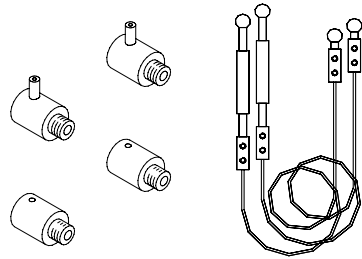

DESIGN: MICHELE DE LUCCHI

MITESCO ON CABLES

MITESCO ON CABLES - SINGLE SIDE FLOOR/ CEILING KIT

PANEL SIZE	PART #	QTY	FINISH	PRICE
FITS ALL 3 SIZES	40021098	1 KIT PER PANEL	SILVER GRAY	$420.00

Please specify panel connection brackets and caps separately. Refer to page 52.

Max load: 22 lbs.

MITESCO ON CABLES - SINGLE SIDE WALL MOUNTED KIT

PANEL SIZE	PART #	QTY	FINISH	PRICE
FITS ALL 3 SIZES	40021099	1 KIT PER PANEL	SILVER GRAY	$410.00

Kit includes: Set of (4) single sided steel clamps, (2) steel cables and set of (4) wall fixings