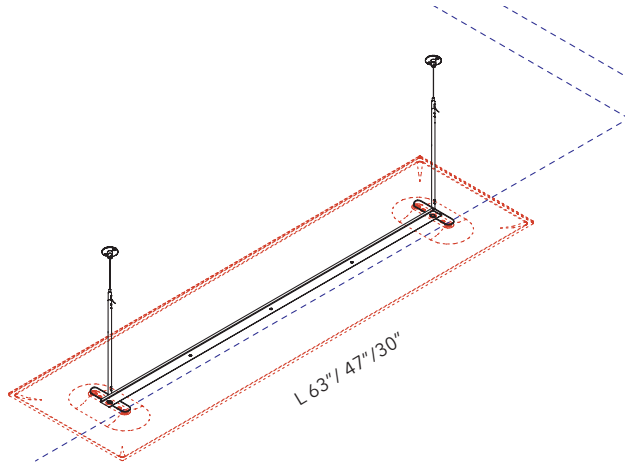

Hole  $\varnothing$  .25"

**MITESCO CEILING SUSPENDED** - HARDWARE KIT ONLY

PANEL SIZE	PART #	QTY	FINISH	PRICE
63"	40021116	1 PER PANEL	SILVER GRAY	\$275.00
47"	40021117	1 PER PANEL	SILVER GRAY	\$270.00
30"	40021118	1 PER PANEL	SILVER GRAY	\$265.00

Please specify panel connection brackets and caps separately. Refer to page 52.

COMPLETE SYSTEM WEIGHT:  
 63" UNIT: 10.8 lbs.  
 47" UNIT: 7.7 lbs.  
 30" UNIT: 3.9 lbs.

DESIGN: MICHELE DE LUCCHI