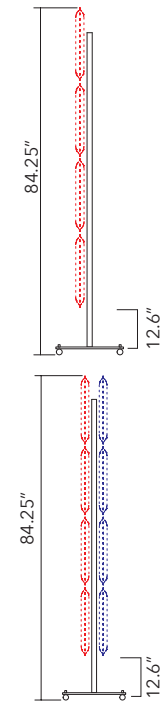

SINGLE-SIDED FRAME (ON CASTERS) FOR 4 MITESCO PANELS

PANEL SIZE	PART #	QTY	FINISH	PRICE
63" WIDE	40020087	1 FRAME	SILVER GRAY	$840.00
47" WIDE	40020088	1 FRAME	SILVER GRAY	$830.00