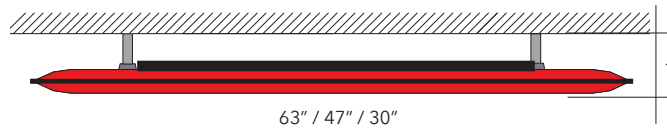

MITESCO 3" CEILING SPACER KIT - HARDWARE ONLY

PANEL SIZE	PART #	QTY	FINISH	PRICE
63"	40021033	1 PER PANEL	SILVER GRAY	$130.00
47"	40021032	1 PER PANEL	SILVER GRAY	$125.00
30"	40021031	1 PER PANEL	SILVER GRAY	$120.00

Hole $\varnothing$ .25"