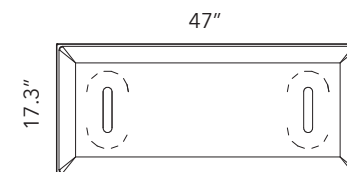

MITESCO 17.3"x 30" - PANEL ONLY

LIST PRICE: $280.00

STANDARD COLORS	COLOR	PART #	SPECIAL ORDER	COLOR	PART #	SPECIAL ORDER	COLOR	PART #	SPECIAL ORDER	COLOR	PART #
	WHITE	40020027		RED	40020032		CARROT ORANGE	40020031		BLUE	40020034
	SILVER GRAY	40020028		BLACK	40020035		SUN YELLOW	40020030		OLIVE GREEN	40020044
	BEIGE	40020029		CHARCOAL GRAY	40020046		DOVE GRAY	40020045		APPLE GREEN	40020033

FOR ALL PANEL SIZES, SPECIAL ORDER COLORS REQUIRE:

- Minimum order quantity
- Lead time up to 10-12 weeks