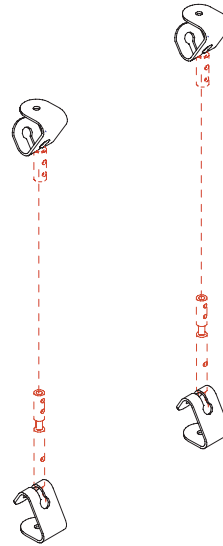

DESIGN: MICHELE DE LUCCHI

MITESCO ON CABLES

MITESCO ON CABLES - SINGLE SIDE FLOOR/ CEILING KIT

PANEL SIZE	PART #	QTY	FINISH	PRICE
FITS ALL 3 SIZES	40021098	1 KIT PER PANEL	SILVER GRAY	$420.00

Please specify panel connection brackets and caps separately. Refer to page 52.

Max load: 22 lbs.

MITESCO ON CABLES - SINGLE SIDE WALL MOUNTED KIT

PANEL SIZE	PART #	QTY	FINISH	PRICE
FITS ALL 3 SIZES	40021099	1 KIT PER PANEL	SILVER GRAY	$410.00

Kit includes: Set of (4) single sided steel clamps, (2) steel cables and set of (4) wall fixings