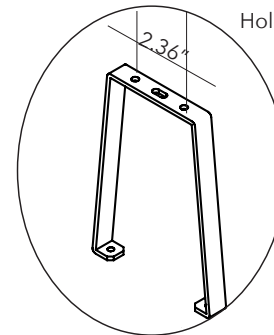

MITESCO 8" CEILING SPACER KIT - HARDWARE ONLY

PANEL SIZE	PART #	QTY	FINISH	PRICE
63"	40021036	1 PER PANEL	SILVER GRAY	$155.00
47"	40021035	1 PER PANEL	SILVER GRAY	$150.00
30"	40021034	1 PER PANEL	SILVER GRAY	$145.00

Hole $\varnothing$ .25"