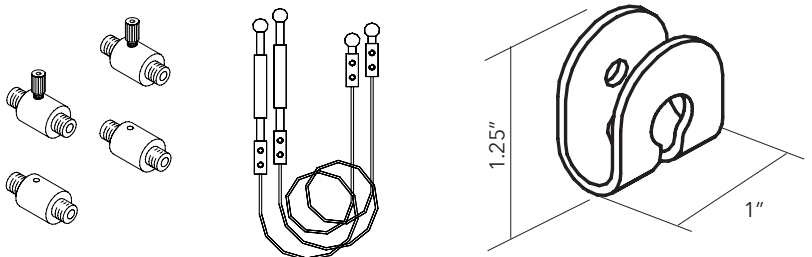

## MITESCO ON CABLES - DOUBLE SIDED WALL MOUNTED KIT

PANEL SIZE	PART #	QTY	FINISH	PRICE
FITS ALL 3 SIZES	40021101	1 KIT PER PANEL	SILVER GRAY	\$410.00

**Kit includes:** Set of (4) single sided steel clamps, (2) steel cables and set of (4) wall fixings