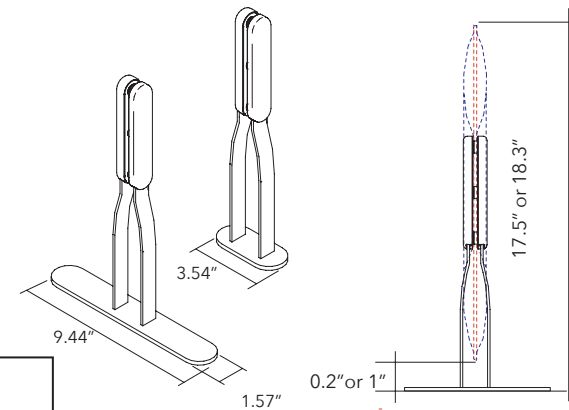

MITESCO DESK FREE STANDING DESKTOP DIVIDER - SET

PANEL SIZE	PART #	QTY	FINISH	PRICE
FITS ALL 3 SIZES	40021018	1 SET PER PANEL	SILVER GRAY	$215.00