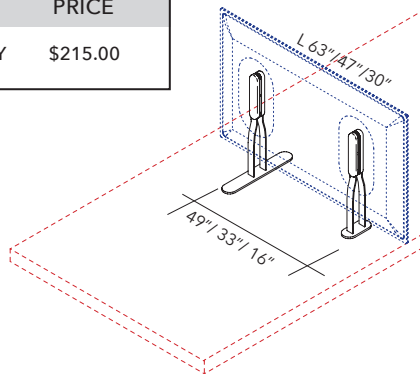

MITESCO DESK FREE STANDING DESKTOP DIVIDER - SET

PANEL SIZE	PART #	QTY	FINISH	PRICE
FITS ALL 3 SIZES	40021018	1 SET PER PANEL	SILVER GRAY	$215.00