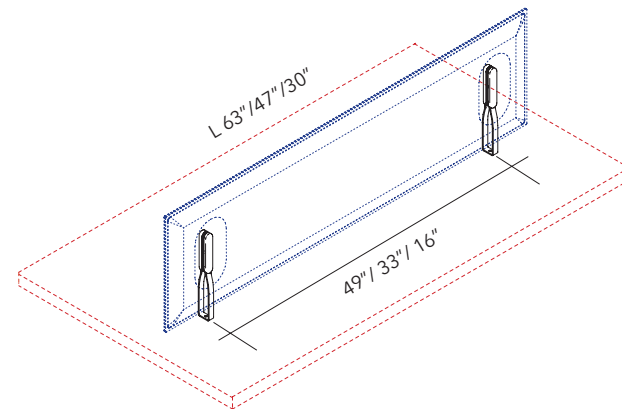

MITESCO DESK DESKTOP BRACKET STEM WITH FIXINGS - PAIR

PANEL SIZE	PART #	QTY	FINISH	PRICE
FITS ALL 3 SIZES	40021016	1 SET PER PANEL	SILVER GRAY	$155.00
FITS ALL 3 SIZES	40021139	1 SET PER PANEL	MATTE WHITE	$155.00

Includes: Panel connections & front caps in gray high-tech polymer.

NOTE: MITESCO connection caps not required.

Please specify MITESCO panel separately