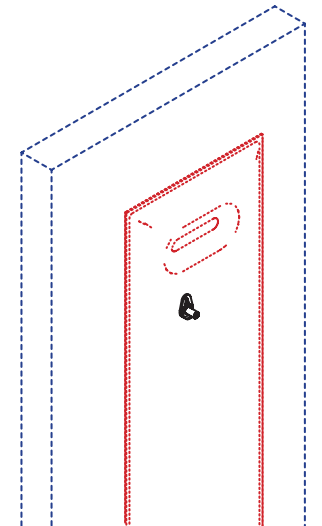

Kit includes: (4) magnets, (4) steel polished steel plates and (4) double-sided clear adhesive tape discs

Please specify panel connection brackets and caps separately. Refer to page 52.

MITESCO WALL HANGING - OPTIONAL

LIST PRICE: \$15.00

PANEL SIZE	PART #	QTY	FINISH
FITS ALL 3 SIZES	40021029	1 PER PANEL	SILVER GRAY

Please specify panel connection brackets and caps separately. Refer to page 52.

Note: This wall hanging component is optional and not required when specifying MITESCO wall panels.