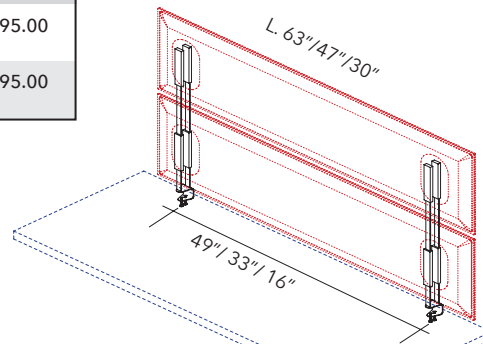

MITESCO DESK DUAL PANEL CLAMP BRACKETS FOR DESKTOP - PAIR

PANEL SIZE	PART #	QTY	FINISH	PRICE
FITS ALL 3 SIZES	40021056	1 UNIT PER 2 PANELS	MATTE WHITE	$395.00
FITS ALL 3 SIZES	40021087	1 UNIT PER 2 PANELS	SILVER GRAY	$395.00

Includes: Panel connections & front caps in gray high-tech polymer.
NOTE: MITESCO connection caps not required.
Please specify MITESCO panel separately