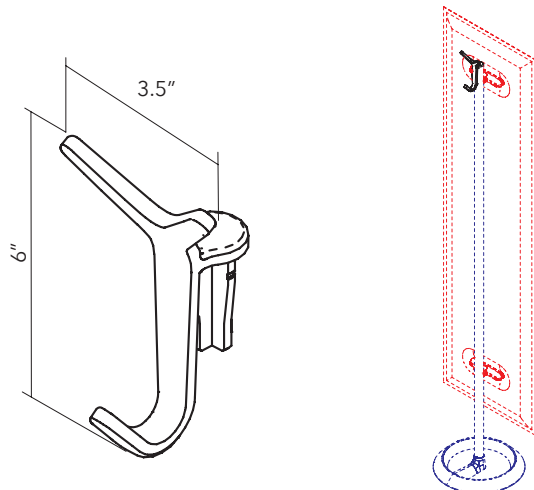

MITESCO TOTEM- COAT HOOK ACCESSORY

PANEL SIZE	PART #	QTY	FINISH	PRICE
TOTEM/ MITESCO DIVIDERS	40021050	1	POLISHED ALUMINIUM	$115.00