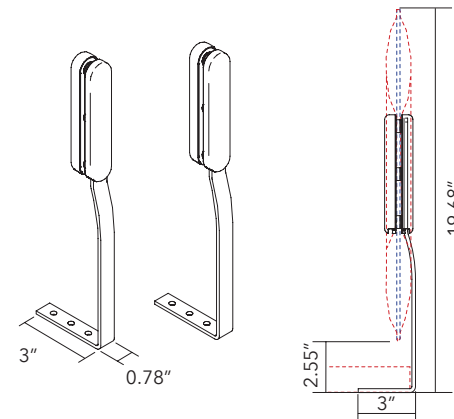

MITESCO DESK DESKTOP L-BRACKET WITH FIXINGS - PAIR

PANEL SIZE	PART #	QTY	FINISH	PRICE
FITS ALL 3 SIZES	40021015	1 SET PER PANEL	SILVER GRAY	$155.00
FITS ALL 3 SIZES	40021142	1 SET PER PANEL	MATTE WHITE	$155.00

Includes: Panel connections & front caps in gray high-tech polymer.
NOTE: MITESCO connection caps not required.
Please specify MITESCO panel separately