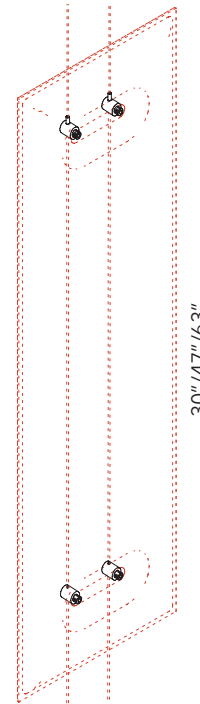

Please specify panel connection brackets and caps separately. Refer to page 52.

Max load: 22 lbs.