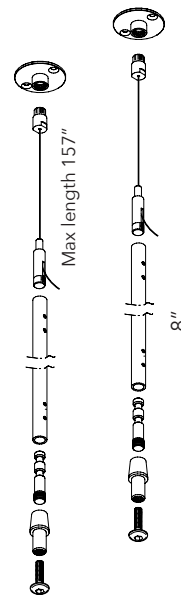

Hole  $\varnothing$  .25"

**MITESCO CEILING SUSPENDED** - HARDWARE KIT ONLY

PANEL SIZE	PART #	QTY	FINISH	PRICE
63"	40021116	1 PER PANEL	SILVER GRAY	\$275.00
47"	40021117	1 PER PANEL	SILVER GRAY	\$270.00
30"	40021118	1 PER PANEL	SILVER GRAY	\$265.00

Please specify panel connection brackets and caps separately. Refer to page 52.

COMPLETE SYSTEM WEIGHT:  
 63" UNIT: 10.8 lbs.  
 47" UNIT: 7.7 lbs.  
 30" UNIT: 3.9 lbs.

DESIGN: MICHELE DE LUCCHI