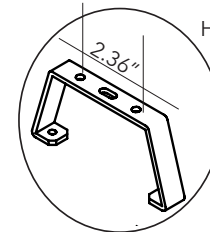

MITESCO 3" CEILING SPACER KIT - HARDWARE ONLY

PANEL SIZE	PART #	QTY	FINISH	PRICE
63"	40021033	1 PER PANEL	SILVER GRAY	$130.00
47"	40021032	1 PER PANEL	SILVER GRAY	$125.00
30"	40021031	1 PER PANEL	SILVER GRAY	$120.00

Hole $\varnothing$ .25"