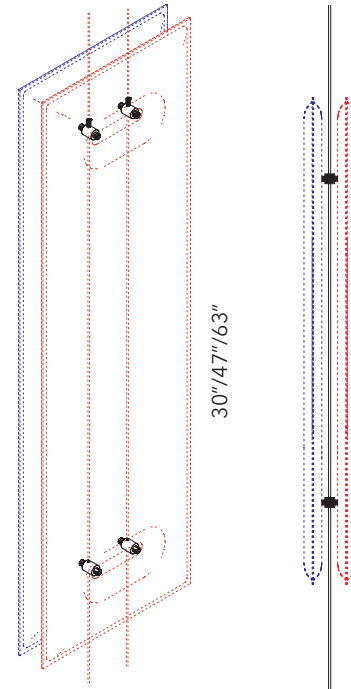

DESIGN: MICHELE DE LUCCHI

MITESCO ON CABLES

MITESCO ON CABLES - DOUBLE SIDED FLOOR/ CEILING KIT

PANEL SIZE	PART #	QTY	FINISH	PRICE
FITS ALL 3 SIZES	40021100	1 KIT PER PANEL	SILVER GRAY	$420.00

Kit includes: Set of (4) double sided steel clamps, (2) steel cables and set of (4) floor/ ceiling fixings

Please specify panel connection brackets and caps separately. Refer to page 52.

Max load: 22 lbs.

MITESCO ON CABLES - DOUBLE SIDED WALL MOUNTED KIT

PANEL SIZE	PART #	QTY	FINISH	PRICE
FITS ALL 3 SIZES	40021101	1 KIT PER PANEL	SILVER GRAY	$410.00

Kit includes: Set of (4) single sided steel clamps, (2) steel cables and set of (4) wall fixings

Please specify panel connection brackets and caps separately. Refer to page 52.

Max load: 22 lbs.