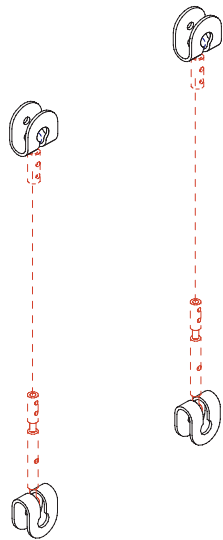

Please specify panel connection brackets and caps separately. Refer to page 52.

Max load: 22 lbs.