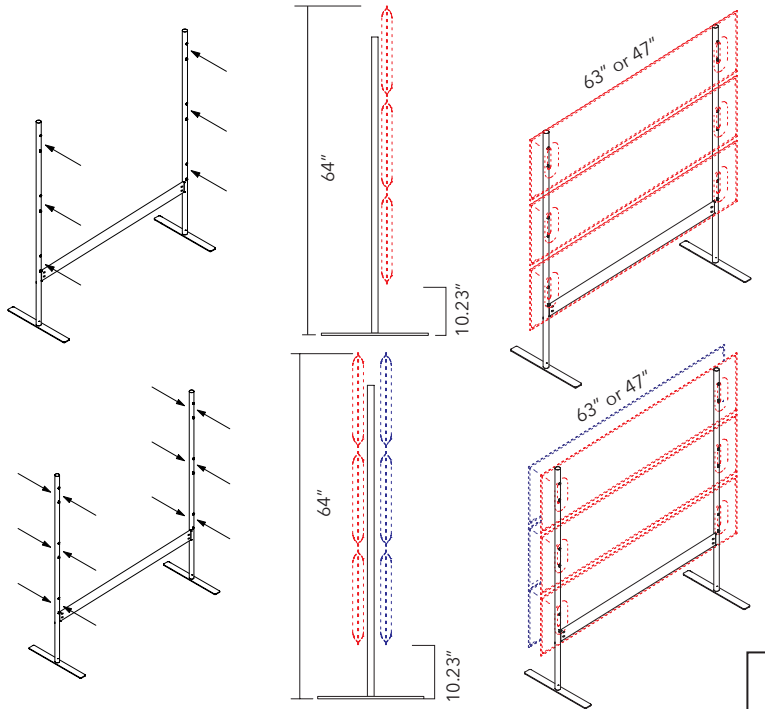

Please specify panel connection brackets and caps separately. Refer to page 52.

Includes: Poles, beam and bases