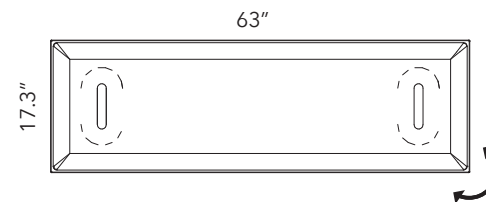

MITESCO 17.3"x 63" - PANEL ONLY

LIST PRICE: $365.00

STANDARD COLORS	COLOR	PART #	STANDARD COLORS	COLOR	PART #	STANDARD COLORS	COLOR	PART #
	WHITE	40020007		DOVE GRAY	40020038		RED	40020012
	SILVER GRAY	40020008		CHARCOAL GRAY	40020039		SUN YELLOW	40020010
	CARROT ORANGE	40020011		OLIVE GREEN	40020041		APPLE GREEN	40020013
	BLUE	40020014		BEIGE	40020009		BLACK	40020015

Please specify panel connection brackets and caps separately. Refer to page 52.

MITESCO 17.3"x 47" - PANEL ONLY

LIST PRICE: $345.00

STANDARD COLORS	COLOR	PART #	STANDARD COLORS	COLOR	PART #	SPECIAL ORDER	COLOR	PART #	SPECIAL ORDER	COLOR	PART #
	WHITE	40020018		RED	40020023		CARROT ORANGE	40020022		BLUE	40020025
	SILVER GRAY	40020019		BEIGE	40020020		SUN YELLOW	40020021		OLIVE GREEN	40020042
	CHARCOAL GRAY	40020040		BLACK	40020026		DOVE GRAY	40020043		APPLE GREEN	40020024

FOR ALL PANEL SIZES, SPECIAL ORDER COLORS REQUIRE:

- Minimum order quantity
- Lead time up to 10-12 weeks

Please specify panel connection brackets and caps separately. Refer to page 52.

MITESCO 17.3"x 30" - PANEL ONLY

LIST PRICE: $280.00

STANDARD COLORS	COLOR	PART #	SPECIAL ORDER	COLOR	PART #	SPECIAL ORDER	COLOR	PART #	SPECIAL ORDER	COLOR	PART #
	WHITE	40020027		RED	40020032		CARROT ORANGE	40020031		BLUE	40020034
	SILVER GRAY	40020028		BLACK	40020035		SUN YELLOW	40020030		OLIVE GREEN	40020044
	BEIGE	40020029		CHARCOAL GRAY	40020046		DOVE GRAY	40020045		APPLE GREEN	40020033

FOR ALL PANEL SIZES, SPECIAL ORDER COLORS REQUIRE:

- Minimum order quantity
- Lead time up to 10-12 weeks

Please specify panel connection brackets and caps separately. Refer to page 52.

PLEASE NOTE: Please call your local representative for special order color inquiries/ stock levels.