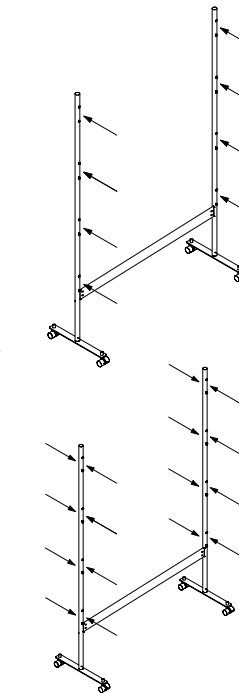

SINGLE-SIDED FRAME (ON CASTERS) FOR 4 MITESCO PANELS

PANEL SIZE	PART #	QTY	FINISH	PRICE
63" WIDE	40020087	1 FRAME	SILVER GRAY	$840.00
47" WIDE	40020088	1 FRAME	SILVER GRAY	$830.00