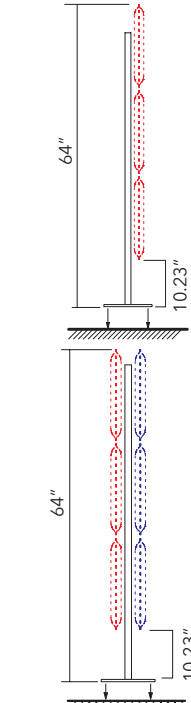

SINGLE-SIDED FRAME (FLOOR FIXED) FOR 3 MITESCO PANELS

PANEL SIZE	PART #	QTY	FINISH	PRICE
63" WIDE	40021041	1 FRAME	SILVER GRAY	$585.00
47" WIDE	40021039	1 FRAME	SILVER GRAY	$575.00