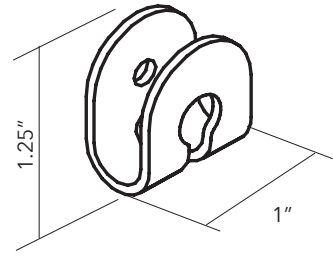

Please specify panel connection brackets and caps separately. Refer to page 52.

Max load: 22 lbs.