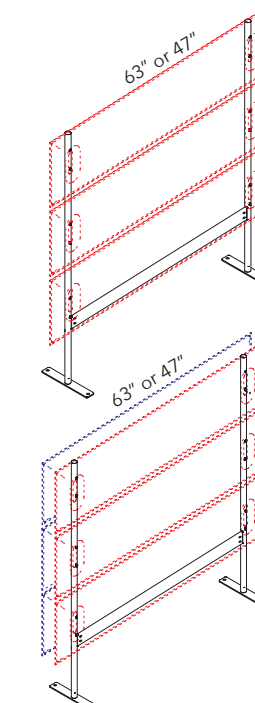

SINGLE-SIDED FRAME (FLOOR FIXED) FOR 3 MITESCO PANELS

PANEL SIZE	PART #	QTY	FINISH	PRICE
63" WIDE	40021041	1 FRAME	SILVER GRAY	$585.00
47" WIDE	40021039	1 FRAME	SILVER GRAY	$575.00