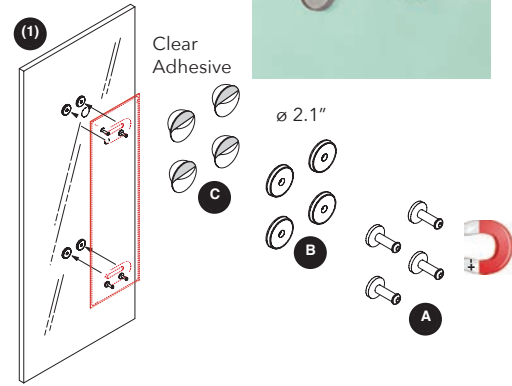

Set of connection brackets and front caps to be used when mounting MITESCO panels. Complete kit, qty (1) per panel specified. (Screws not included).

Connection brackets to be used for all MITESCO panels. Refer to page 51.

\*Not needed for MITESCO desk options.

MITESCO MAGNETIC WALL FIXING

LIST PRICE: \$145.00

PANEL SIZE	PART #	QTY	FINISH
FITS ALL 3 SIZES	40021049	1 FULL SET	SILVER GRAY

GLASS SURFACES

MASONRY SURFACES

\* For ultimate bond allow 24 hours for adhesive tape to cure before attaching panels to glass mounted plates.

Kit includes: (4) magnets, (4) steel polished steel plates and (4) double-sided clear adhesive tape discs

Please specify panel connection brackets and caps separately. Refer to page 52.

MITESCO WALL HANGING - OPTIONAL