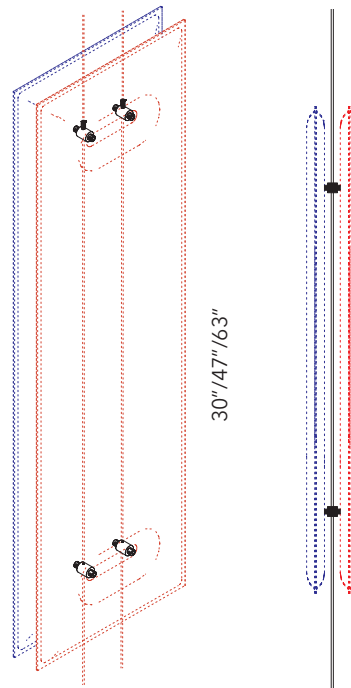

DESIGN: MICHELE DE LUCCHI

MITESCO ON CABLES

MITESCO ON CABLES - DOUBLE SIDED FLOOR/ CEILING KIT

PANEL SIZE	PART #	QTY	FINISH	PRICE
FITS ALL 3 SIZES	40021100	1 KIT PER PANEL	SILVER GRAY	$420.00

Kit includes: Set of (4) double sided steel clamps, (2) steel cables and set of (4) floor/ ceiling fixings

Please specify panel connection brackets and caps separately. Refer to page 52.

Max load: 22 lbs.

MITESCO ON CABLES - DOUBLE SIDED WALL MOUNTED KIT

PANEL SIZE	PART #	QTY	FINISH	PRICE
FITS ALL 3 SIZES	40021101	1 KIT PER PANEL	SILVER GRAY	$410.00

Kit includes: Set of (4) single sided steel clamps, (2) steel cables and set of (4) wall fixings

Please specify panel connection brackets and caps separately. Refer to page 52.

Max load: 22 lbs.