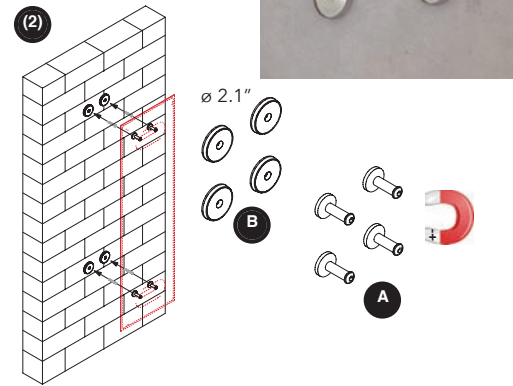

Set of connection brackets and front caps to be used when mounting MITESCO panels. Complete kit, qty (1) per panel specified. (Screws not included).

Connection brackets to be used for all MITESCO panels. Refer to page 51.

\*Not needed for MITESCO desk options.

MITESCO MAGNETIC WALL FIXING

LIST PRICE: \$145.00

PANEL SIZE	PART #	QTY	FINISH
FITS ALL 3 SIZES	40021049	1 FULL SET	SILVER GRAY

GLASS SURFACES

MASONRY SURFACES

\* For ultimate bond allow 24 hours for adhesive tape to cure before attaching panels to glass mounted plates.

Kit includes: (4) magnets, (4) steel polished steel plates and (4) double-sided clear adhesive tape discs

Please specify panel connection brackets and caps separately. Refer to page 52.

MITESCO WALL HANGING - OPTIONAL