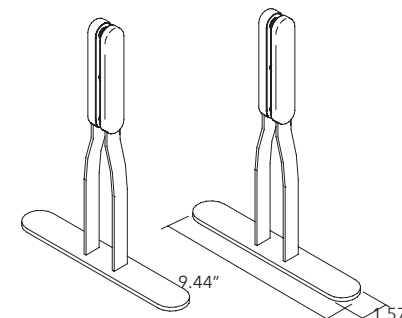

MITESCO DESK FREE STANDING DESKTOP DIVIDER 9.44" PAIR

PANEL SIZE	PART #	QTY	FINISH	PRICE
FITS ALL 3 SIZES	40021145	1 PAIR PER PANEL	SILVER GRAY	$235.00
FITS ALL 3 SIZES	40021143	1 PAIR PER PANEL	MATTE WHITE	$235.00