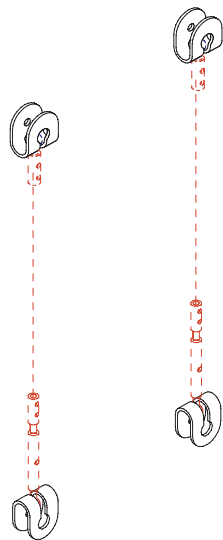

DESIGN: MICHELE DE LUCCHI

MITESCO ON CABLES

MITESCO ON CABLES - DOUBLE SIDED FLOOR/ CEILING KIT

PANEL SIZE	PART #	QTY	FINISH	PRICE
FITS ALL 3 SIZES	40021100	1 KIT PER PANEL	SILVER GRAY	$420.00

Kit includes: Set of (4) double sided steel clamps, (2) steel cables and set of (4) floor/ ceiling fixings

Please specify panel connection brackets and caps separately. Refer to page 52.

Max load: 22 lbs.

MITESCO ON CABLES - DOUBLE SIDED WALL MOUNTED KIT

PANEL SIZE	PART #	QTY	FINISH	PRICE
FITS ALL 3 SIZES	40021101	1 KIT PER PANEL	SILVER GRAY	$410.00

Kit includes: Set of (4) single sided steel clamps, (2) steel cables and set of (4) wall fixings

Please specify panel connection brackets and caps separately. Refer to page 52.

Max load: 22 lbs.