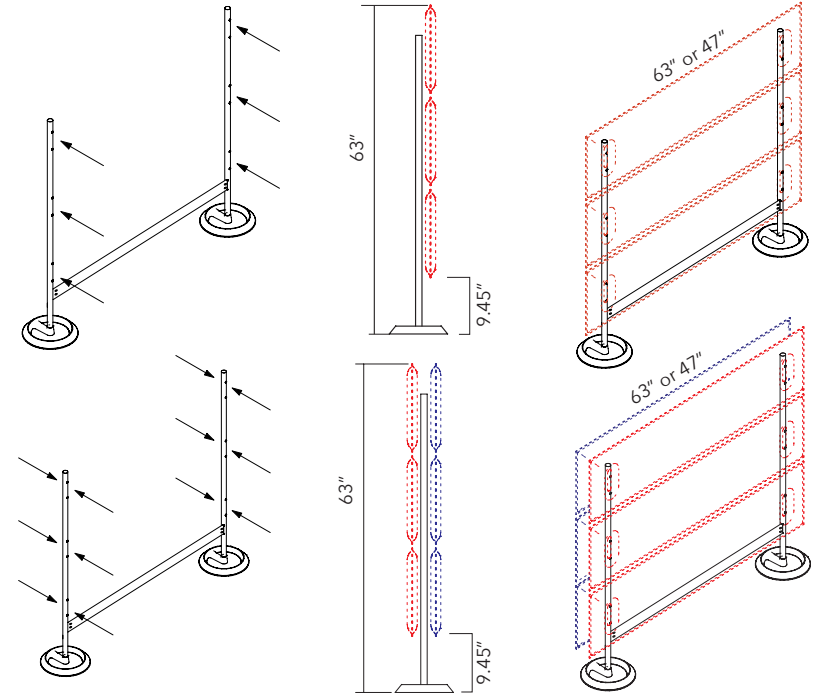

MITESCO DIVIDER SCREENS

SINGLE-SIDED FRAME (ROUND BASE) FOR 3 MITESCO PANELS

PANEL SIZE	PART #	QTY	FINISH	PRICE
63" WIDE	40021104	1 FRAME	SILVER GRAY	$750.00
47" WIDE	40021102	1 FRAME	SILVER GRAY	$740.00

DOUBLE-SIDED FRAME (ROUND BASE) FOR 6 MITESCO PANELS

PANEL SIZE	PART #	QTY	FINISH	PRICE
63" WIDE	40021105	1 FRAME	SILVER GRAY	$770.00
47" WIDE	40021103	1 FRAME	SILVER GRAY	$760.00

Please specify panel connection brackets and caps separately. Refer to page 52.

Includes: Poles, beam and bases

SINGLE-SIDED FRAME (FREE-STANDING) FOR 3 MITESCO PANELS

PANEL SIZE	PART #	QTY	FINISH	PRICE
63" WIDE	40021042	1 FRAME	SILVER GRAY	$590.00
47" WIDE	40021040	1 FRAME	SILVER GRAY	$580.00

DOUBLE-SIDED FRAME (FREE-STANDING) FOR 6 MITESCO PANELS

PANEL SIZE	PART #	QTY	FINISH	PRICE
63" WIDE	40021044	1 FRAME	SILVER GRAY	$610.00
47" WIDE	40021043	1 FRAME	SILVER GRAY	$600.00