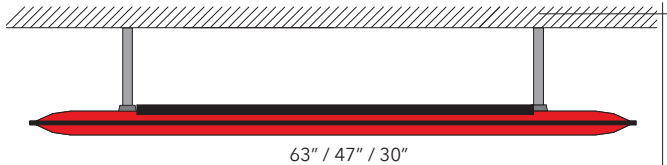

MITESCO 8" CEILING SPACER KIT - HARDWARE ONLY

PANEL SIZE	PART #	QTY	FINISH	PRICE
63"	40021036	1 PER PANEL	SILVER GRAY	$155.00
47"	40021035	1 PER PANEL	SILVER GRAY	$150.00
30"	40021034	1 PER PANEL	SILVER GRAY	$145.00

Hole $\varnothing$ .25"