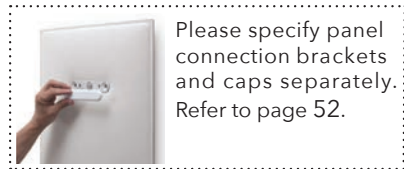

MITESCO 3" CEILING SPACER KIT - HARDWARE ONLY

PANEL SIZE	PART #	QTY	FINISH	PRICE
63"	40021033	1 PER PANEL	SILVER GRAY	$130.00
47"	40021032	1 PER PANEL	SILVER GRAY	$125.00
30"	40021031	1 PER PANEL	SILVER GRAY	$120.00

Hole $\varnothing$ .25"