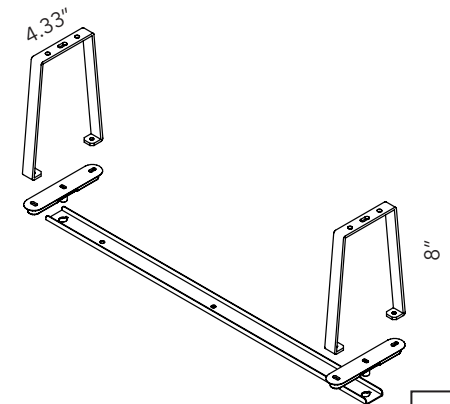

MITESCO FLAT CEILING - CEILING SUPPORT SPINE - HARDWARE ONLY

PANEL SIZE	PART #	QTY	FINISH	PRICE
63"	40021123	1 PER PANEL	SILVER GRAY	$60.00
47"	40021124	1 PER PANEL	SILVER GRAY	$55.00
30"	40021125	1 PER PANEL	SILVER GRAY	$50.00

MITESCO 3" CEILING SPACER KIT - HARDWARE ONLY

PANEL SIZE	PART #	QTY	FINISH	PRICE
63"	40021033	1 PER PANEL	SILVER GRAY	$130.00
47"	40021032	1 PER PANEL	SILVER GRAY	$125.00
30"	40021031	1 PER PANEL	SILVER GRAY	$120.00

Hole $\varnothing$ .25"

MITESCO 8" CEILING SPACER KIT - HARDWARE ONLY

PANEL SIZE	PART #	QTY	FINISH	PRICE
63"	40021036	1 PER PANEL	SILVER GRAY	$155.00
47"	40021035	1 PER PANEL	SILVER GRAY	$150.00
30"	40021034	1 PER PANEL	SILVER GRAY	$145.00

Hole $\varnothing$ .25"