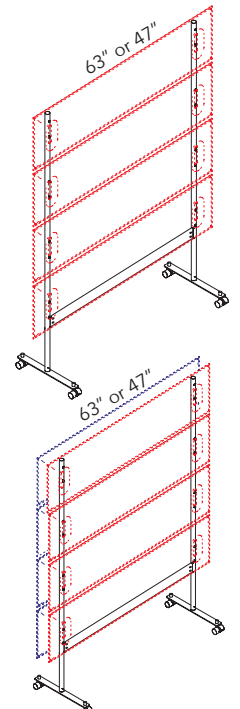

SINGLE-SIDED FRAME (ON CASTERS) FOR 4 MITESCO PANELS

PANEL SIZE	PART #	QTY	FINISH	PRICE
63" WIDE	40020087	1 FRAME	SILVER GRAY	$840.00
47" WIDE	40020088	1 FRAME	SILVER GRAY	$830.00