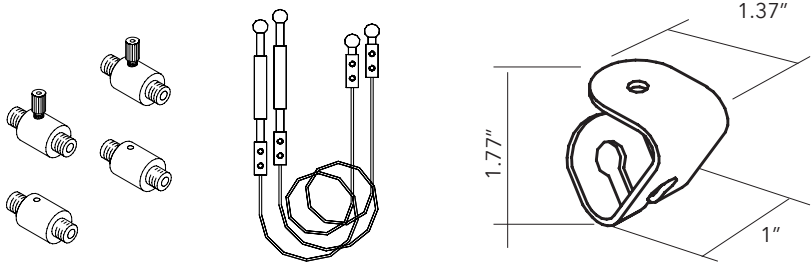

DESIGN: MICHELE DE LUCCHI

MITESCO ON CABLES

MITESCO ON CABLES - DOUBLE SIDED FLOOR/ CEILING KIT

PANEL SIZE	PART #	QTY	FINISH	PRICE
FITS ALL 3 SIZES	40021100	1 KIT PER PANEL	SILVER GRAY	$420.00

Kit includes: Set of (4) double sided steel clamps, (2) steel cables and set of (4) floor/ ceiling fixings

Please specify panel connection brackets and caps separately. Refer to page 52.

Max load: 22 lbs.